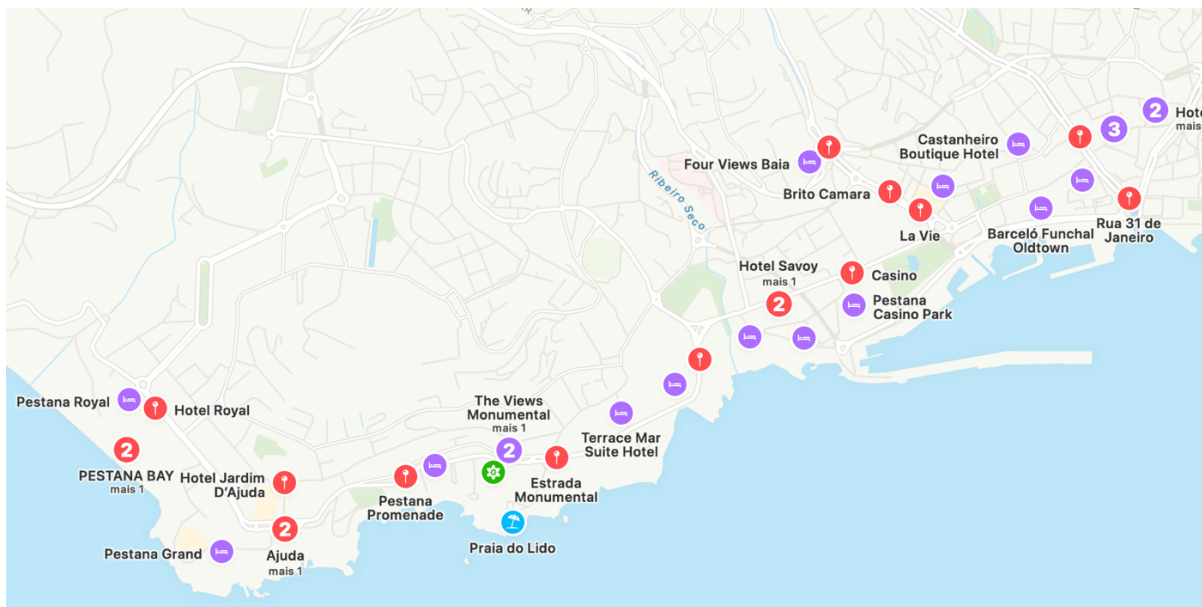

TRANSPORTS PLAN

TRANSFERS FROM AIRPORT

There will be individual transfers for those who arrive Madeira with exception of the 18th November.

On the 18th November there will be a mini-bus starting at 11AM and every hour until 12PM.